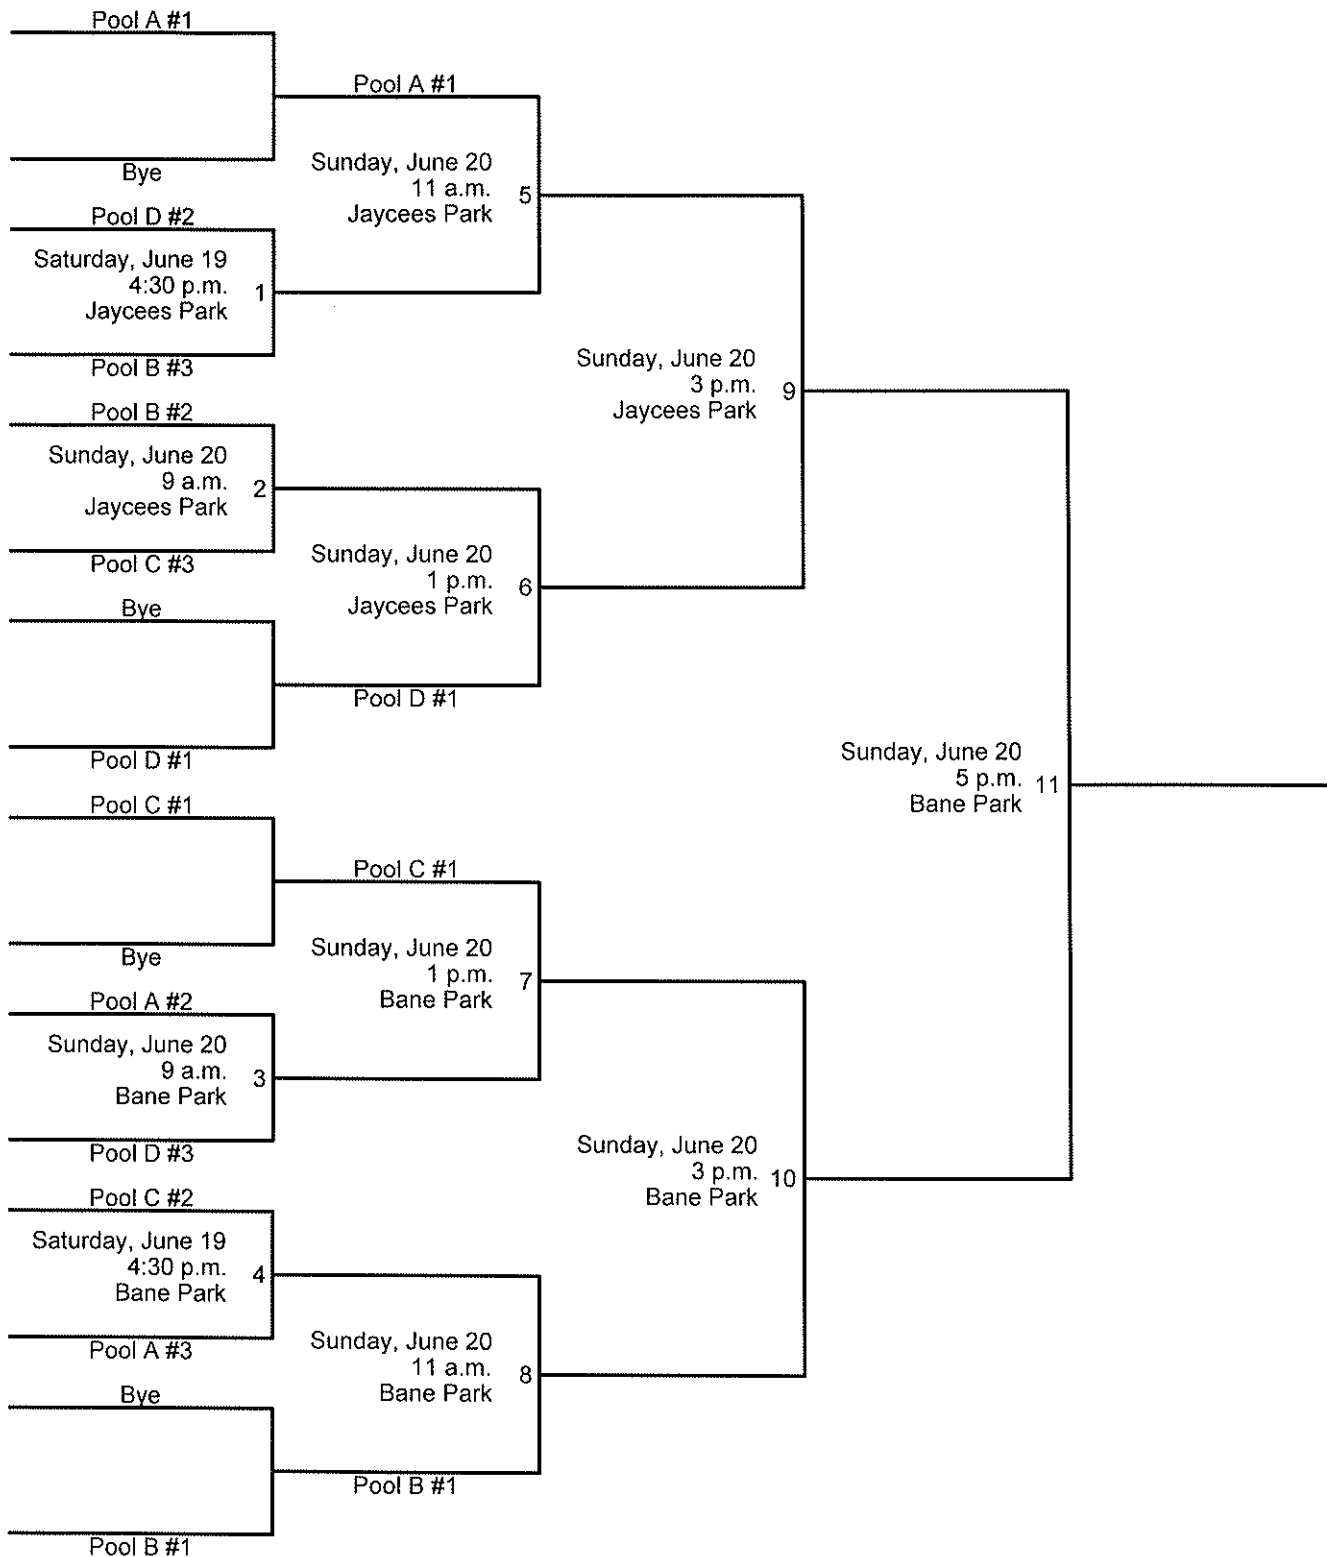

Brainerd Lakes Classic 11 & Under State Qualifier